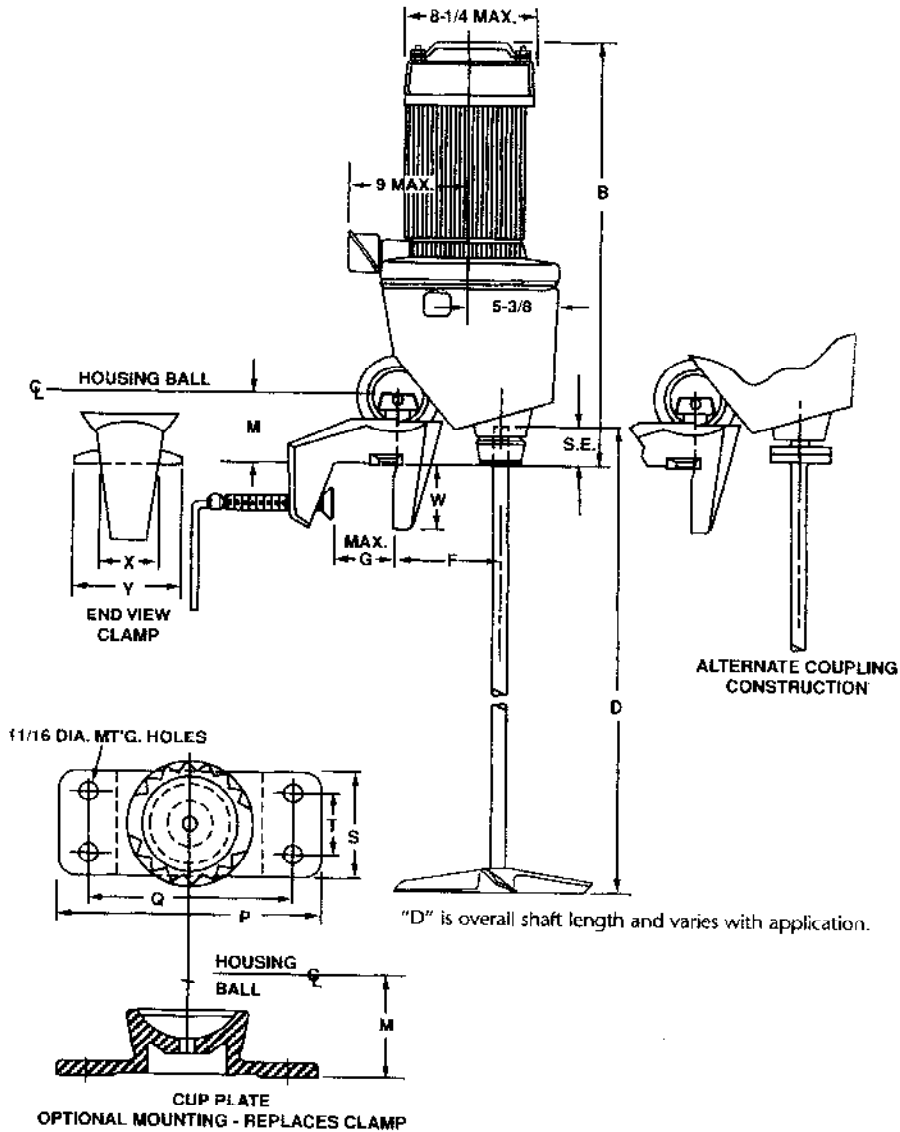

# PORTABLE METAL MIXERS

CLAMP MOUNT, GEAR DRIVE XJ SERIES HEAVY-DUTY HIGH FLOW MIXERS

Model	HP	Max. Wt. Lbs.	S.E.	B	F	G	M	P	Q	S	T	W	X	Y
XJ87	.87	94	4.88	23.13	5.5	3.75	4.19	10	8.5	3.63	2	3.5	2.88	5.75
XJ117	1.17	100												
XJ230	2.30	135	4.62	28	6.5	3.75	4.5	10	8.5	4	2.5	4.19	3.25	6.88

All dimensions in inches